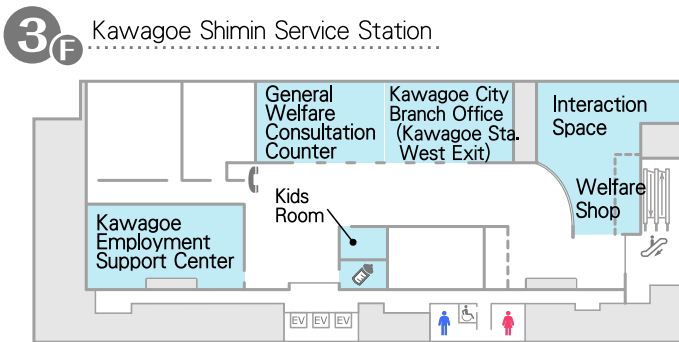

TEL 0120-916-471

Home Medical Treatment Support Center

6F U PLACE no Mori

U PLACE no Mori is a Home Care Support Center. U PLACE Kawagoe Internal Medicine provides home-visit medical services for patients who are unable to go to the hospital or are residing in a facility. Please feel free to consult with us about anything, no matter how trivial it may seem. Please feel free to contact us.

TEL 049-265-8803

You and +U at KAWAGOE.
KAWAGOEに。あなたに。+U

U PLACE GUIDE

FLOOR MAP

- Food & Café
- Shop
- Service
- Medical mall
- Hotel & Fitness

- Disaster Control Center・Management Office
- Men's Restroom
- Woman's Restroom
- Post Box
- multi-function toilet
- Nursing room
- Smoking corner
- EV Elevator
- ES Escalator