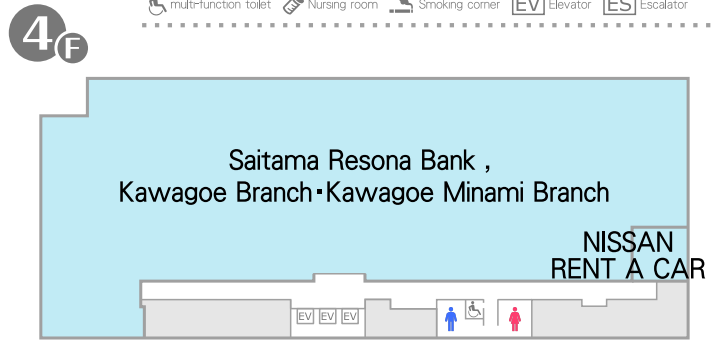

TEL 049-265-8803

You and +U at KAWAGOE.
KAWAGOEに。あなたに。+U

U PLACE GUIDE

FLOOR MAP

- Food & Café
- Shop
- Service
- Medical mall
- Hotel & Fitness

- Disaster Control Center・Management Office
- Men's Restroom
- Woman's Restroom
- Post Box
- multi-function toilet
- Nursing room
- Smoking corner
- EV Elevator
- ES Escalator