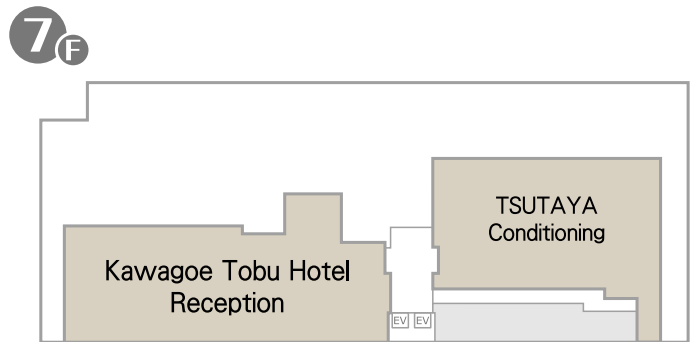

TEL 049-265-8803

You and +U at KAWAGOE.
KAWAGOEに。あなたに。+U

U PLACE GUIDE

FLOOR MAP

- Food & Café
- Shop
- Service
- Medical mall
- Hotel & Fitness

- Disaster Control Center・Management Office
- Men's Restroom
- Woman's Restroom
- Post Box
- multi-function toilet
- Nursing room
- Smoking corner
- EV Elevator
- ES Escalator