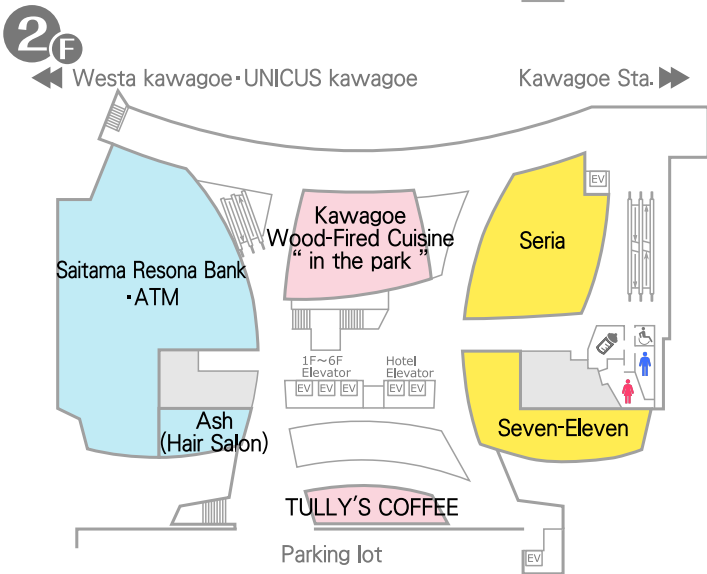

TEL 049-265-8803

You and +U at KAWAGOE.
KAWAGOEに。あなたに。+U

U PLACE GUIDE

FLOOR MAP

- Food & Café
- Shop
- Service
- Medical mall
- Hotel & Fitness

- Disaster Control Center・Management Office
- Men's Restroom
- Woman's Restroom
- Post Box
- multi-function toilet
- Nursing room
- Smoking corner
- EV Elevator
- ES Escalator