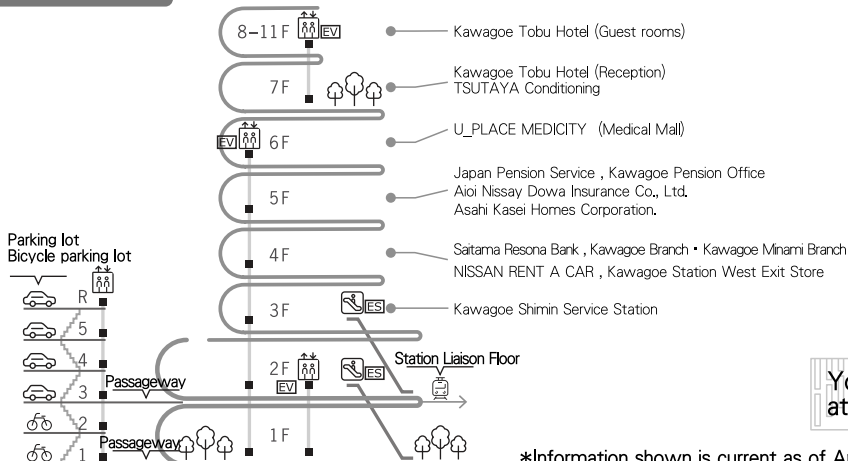

TEL 0120-916-471

Home Medical Treatment Support Center

6F U PLACE no Mori

U PLACE no Mori is a Home Care Support Center. U PLACE Kawagoe Internal Medicine provides home-visit medical services for patients who are unable to go to the hospital or are residing in a facility. Please feel free to consult with us about anything, no matter how trivial it may seem. Please feel free to contact us.

TEL 049-265-8803

You and +U at KAWAGOE.
KAWAGOEに。あなたに。+U

U PLACE GUIDE

FLOOR MAP

- Food & Café
- Shop
- Service
- Medical mall
- Hotel & Fitness

- Disaster Control Center・Management Office
- Men's Restroom
- Woman's Restroom
- Post Box
- multi-function toilet
- Nursing room
- Smoking corner
- EV Elevator
- ES Escalator

FLOOR GUIDE

Parking lot

Capacity 219 cars **Hours of operation:** 24 hours
Fee system Free for the first 1 hour (200 per 30 minutes beyond 1 hour after entry)
 *There is a free extension service for making purchases at stores. (Excluding some stores)