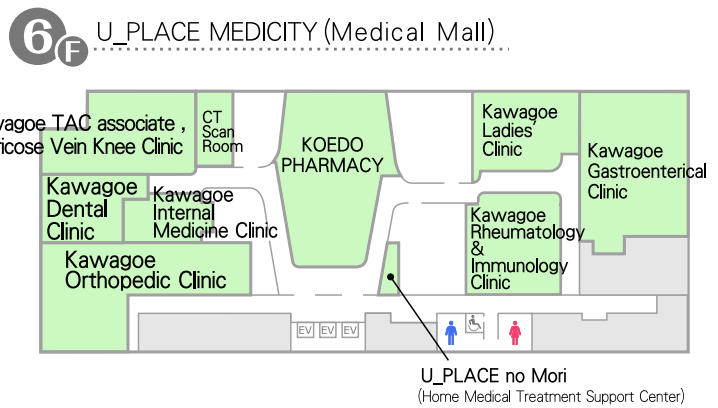

TEL 049-265-8803

You and +U at KAWAGOE.
KAWAGOEに。あなたに。+U

U PLACE GUIDE

FLOOR MAP

- Food & Café
- Shop
- Service
- Medical mall
- Hotel & Fitness

- Disaster Control Center・Management Office
- Men's Restroom
- Woman's Restroom
- Post Box
- multi-function toilet
- Nursing room
- Smoking corner
- EV Elevator
- ES Escalator