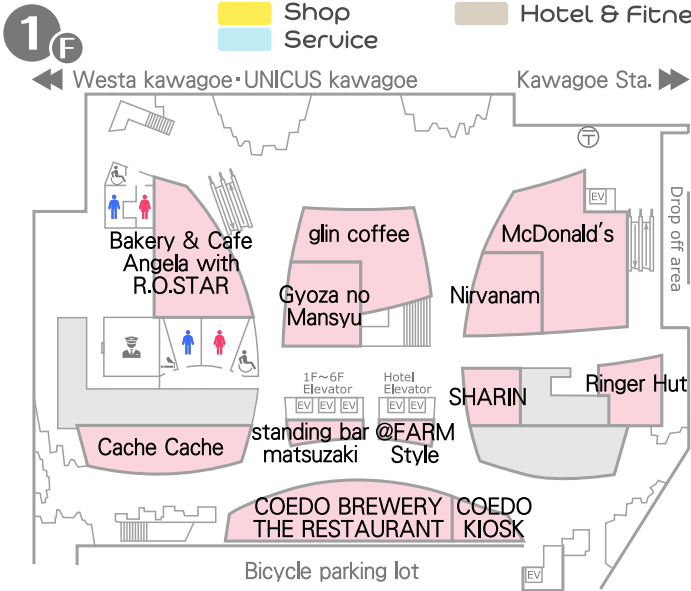

TEL 049-265-8803

You and +U at KAWAGOE.
KAWAGOEに。あなたに。+U

U PLACE GUIDE

FLOOR MAP

- Food & Café
- Shop
- Service
- Medical mall
- Hotel & Fitness

- Disaster Control Center・Management Office
- Men's Restroom
- Woman's Restroom
- Post Box
- multi-function toilet
- Nursing room
- Smoking corner
- EV Elevator
- ES Escalator